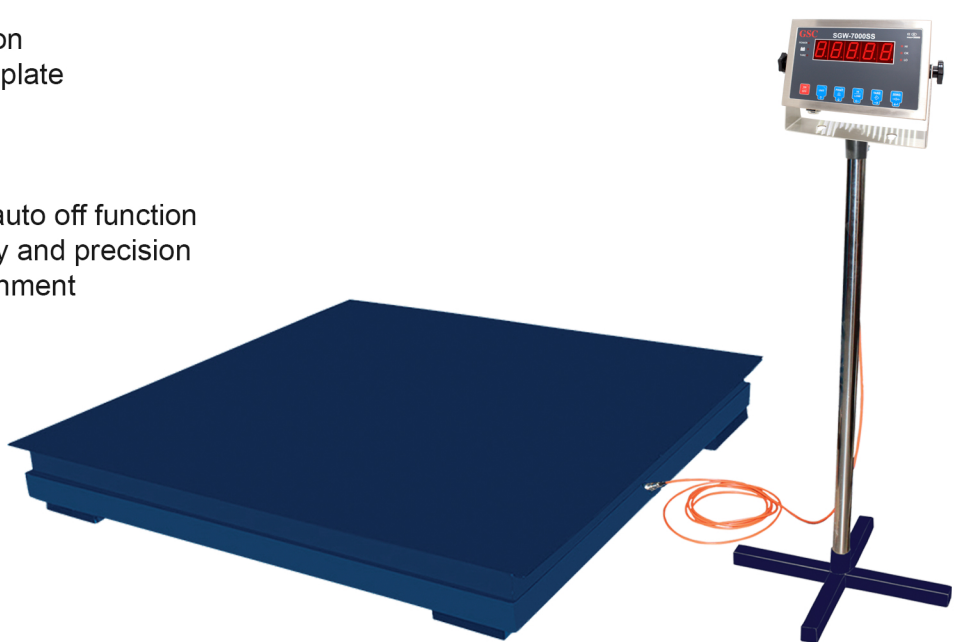

# Floor Scale

## SGW-7000SS

### Features:

- Built in rechargeable battery
- Strong alloy steel construction
- High Quality stainless steel plate
- High Quality Load Cell
- Accumulating function
- Built in RS-232
- Auto power saving mode & auto off function
- Selectable weighing capacity and precision
- Suitable for industrial environment
- High bright red led display
- Accurate and super stability
- Programmable digital filter
- Hold function
- Counting function
- Mild steel platter
- Single frame
- With stainless steel pole

### Specifications

Platform size (mm)	Capacity (kg)	Readability (kg)
1000 x 1000	1000	0.2
1200 x 1200	2000	0.5
1500 x 1500	2000	0.5
1500 x 1500	3000	1
1500 x 1500	5000	1
1500 x 2000	3000	1
1500 x 2000	5000	1
2000 x 2000	3000	1
2000 x 2000	5000	2
2000 x 3000	3000	1
2000 x 3000	5000	2