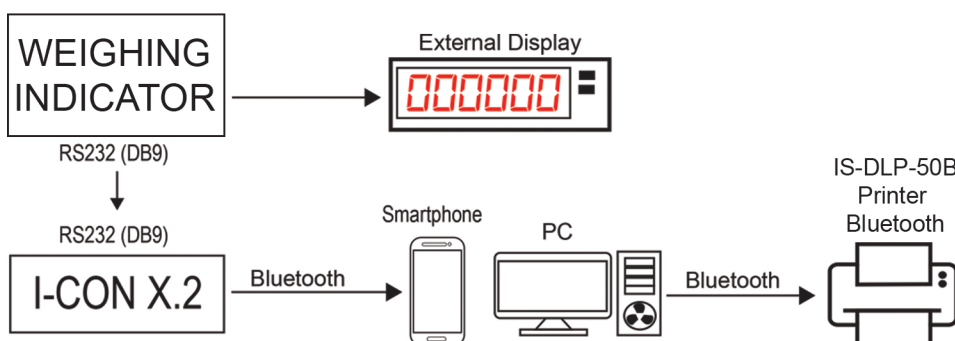

How I-CON X.2 Work?

Address:
Green Sedayu Bizpark
Jl. Daan Mogot KM. 18 Blok DM 11 No. 62
Kalideres, Jakarta Barat 11840
www.interscales.com