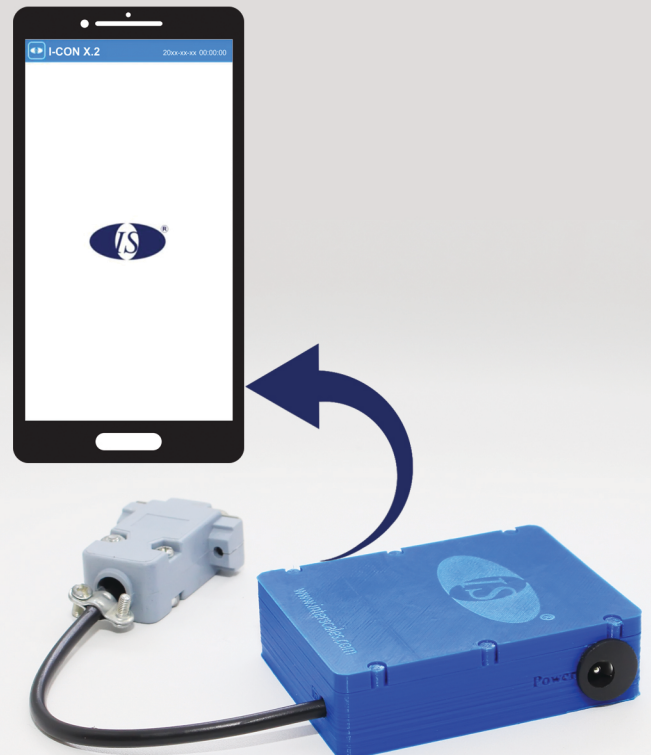

I-CON X Series

Bluetooth Of Things

I-CON X.2

I-CON X.2 is a development of the previous version (I-CON X.1) which is a new product of innovation in data communication. By using I-CON X.2, indicators can be connected with various types of additional devices such as external displays, printers, etc without using cables. The difference between I-CON X.2 and the previous version is that there is Bluetooth support. With this technology, indicators can be integrated with smartphone, laptop, bluetooth printer, etc. I-CON X.2 is a smart and practical solution to be able to operate multiple devices in one command.

Connect with various devices without using cable

Bluetooth support

Integrated with smartphone, laptop, bluetooth printer, etc

Smart solution for practical work

Integration for convenience

Physical Specification

- Box color : Blue
- Material : Plastic
- Dimension (mm) : 70 (L) x 55 (W) x 25 (H)
- Weight (g) : 60

Main Feature

- Using Bluetooth technology, so the indicators can be integrated with smartphones and also other devices that have been supported by Bluetooth technology.

Function

- Data communication between indicators with various types of devices, with Bluetooth technology supported for integration with smartphones and other devices that have Bluetooth support

Applications & Features