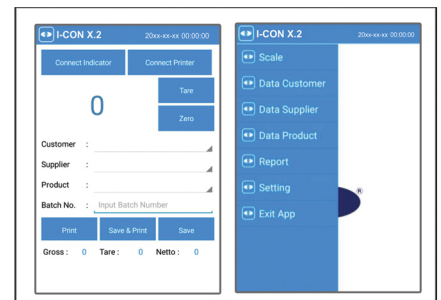

Physical Specification

- Box color : Blue
- Material : Plastic
- Dimension (mm) : 70 (L) x 55 (W) x 25 (H)
- Weight (g) : 60

Main Feature

- Using Bluetooth technology, so the indicators can be integrated with smartphones and also other devices that have been supported by Bluetooth technology.

Function

- Data communication between indicators with various types of devices, with Bluetooth technology supported for integration with smartphones and other devices that have Bluetooth support

Applications & Features

- Indicator (CAS, Dini Argeo, Avery, Mettler Toledo, Kubota, Sartorius, Vibra, AND etc)
- Smartphones (android & iphone)
- PC/Laptop
- Printer (All type printer)
  *optional bluetooth printer
- Software Application
- Etc.

Advantage

- Wireless communication (bluetooth)
- Can connect with devices that support Bluetooth (ex; laptop, android, iphone, bluetooth printer, etc).

Specifications

Model	I-CON X.2
Input voltage	± 5 VDC
Working temperature	5° C - 50° C
Transmitter power	Up to 4 dBm
Receiver power	-80 dBm
Maximum distance	± 8 meters (loss condition) Bluetooth with low power consumption

Dimensions

Software Applications

How I-CON X.2 Work?

Address:
Green Sedayu Bizpark
Jl. Daan Mogot KM. 18 Blok DM 11 No. 62
Kalideres, Jakarta Barat 11840
www.interscales.com