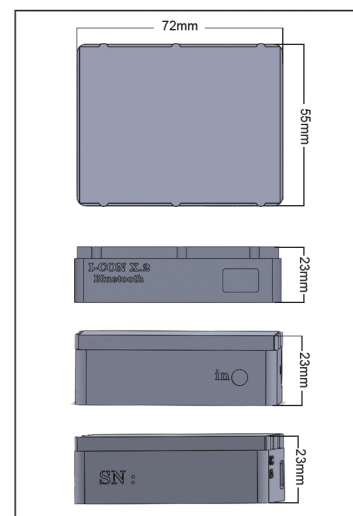

Dimensions

Software Applications